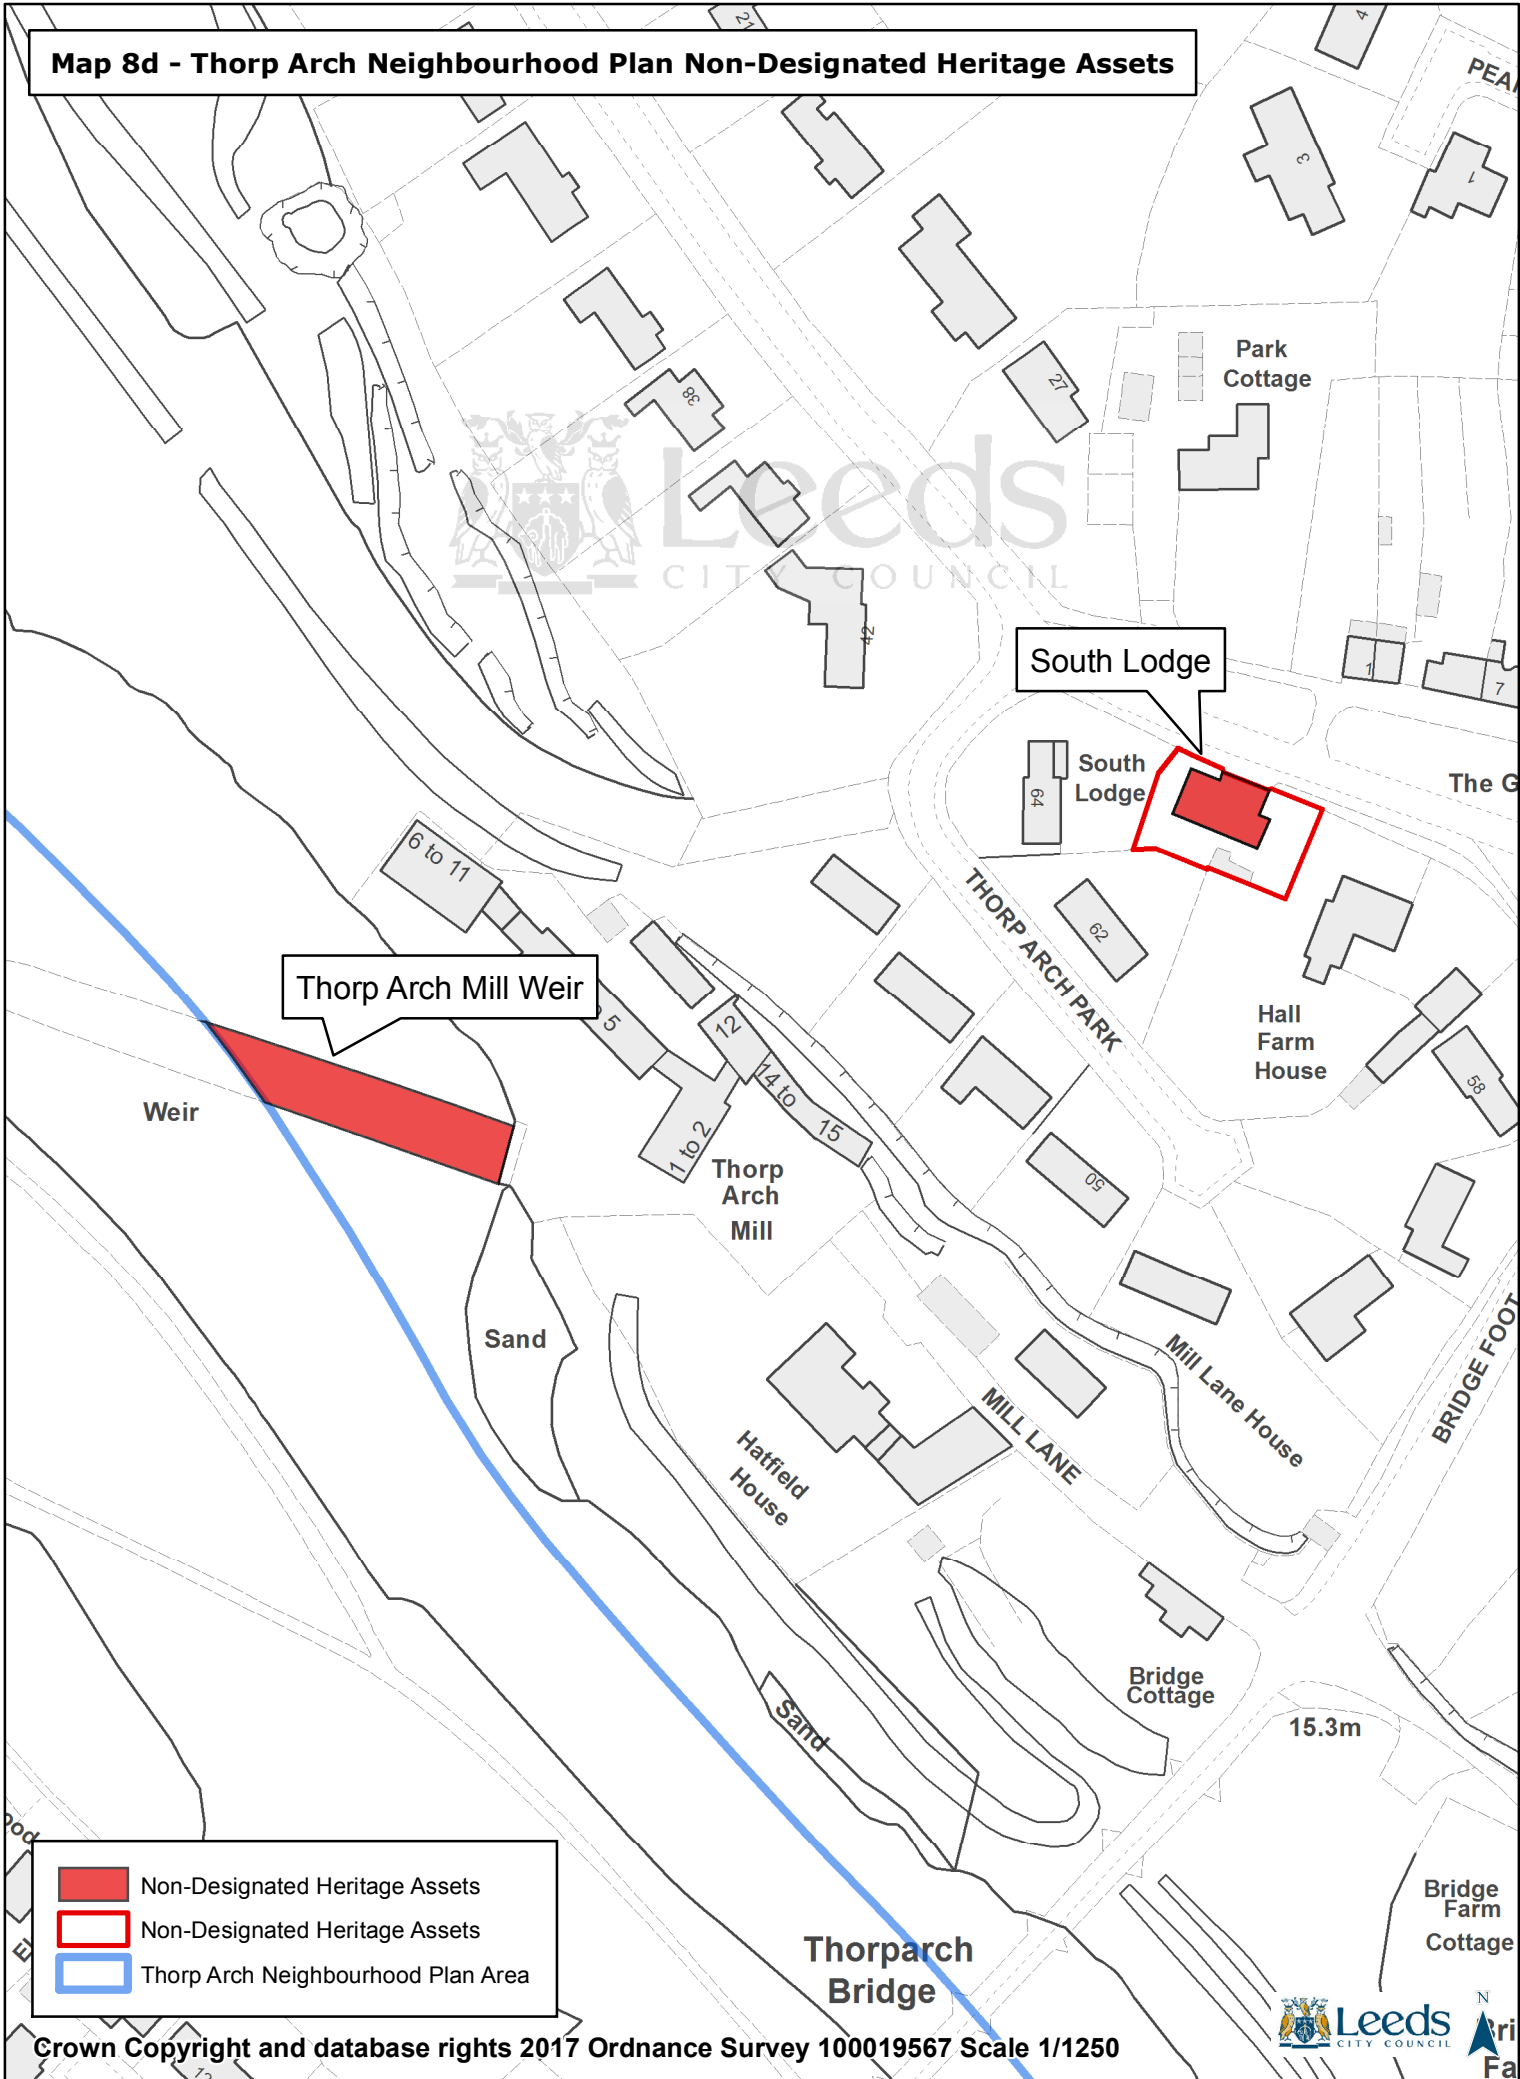

Map 8d - Thorp Arch Neighbourhood Plan Non-Designated Heritage Assets

- Non-Designated Heritage Assets
- Non-Designated Heritage Assets
- Thorp Arch Neighbourhood Plan Area

Crown Copyright and database rights 2017 Ordnance Survey 100019567 Scale 1/1250