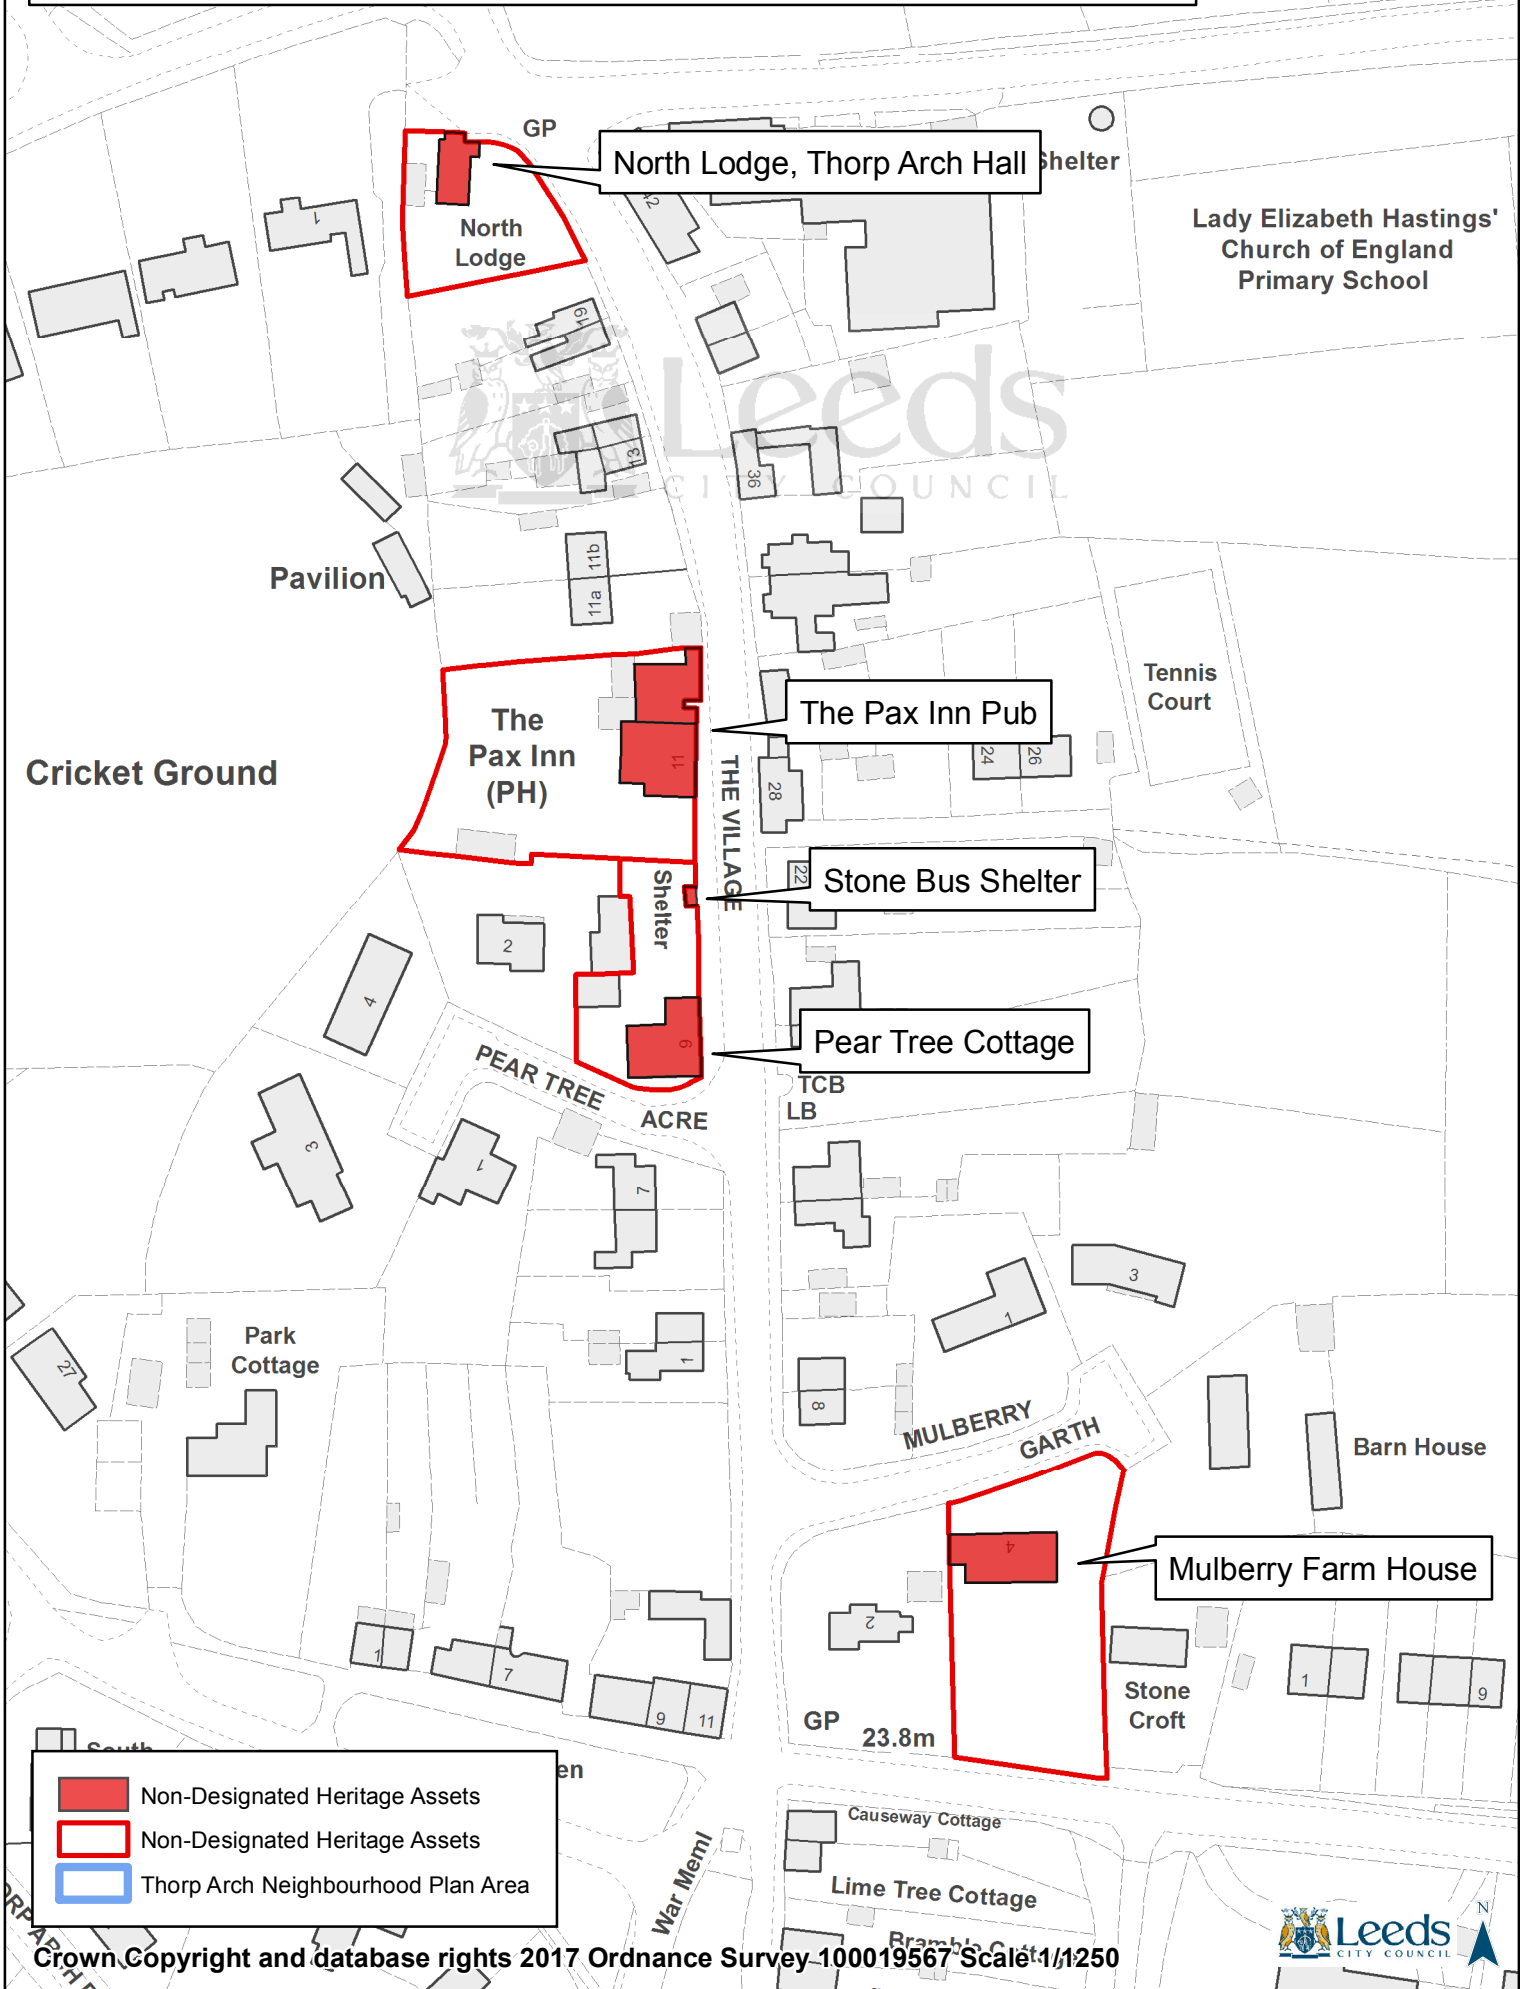

Map 8c - Thorp Arch Neighbourhood Plan Non-Designated Heritage Assets

	Non-Designated Heritage Assets
	Non-Designated Heritage Assets
	Thorp Arch Neighbourhood Plan Area

Crown Copyright and database rights 2017 Ordnance Survey 100019567 Scale 1:1250