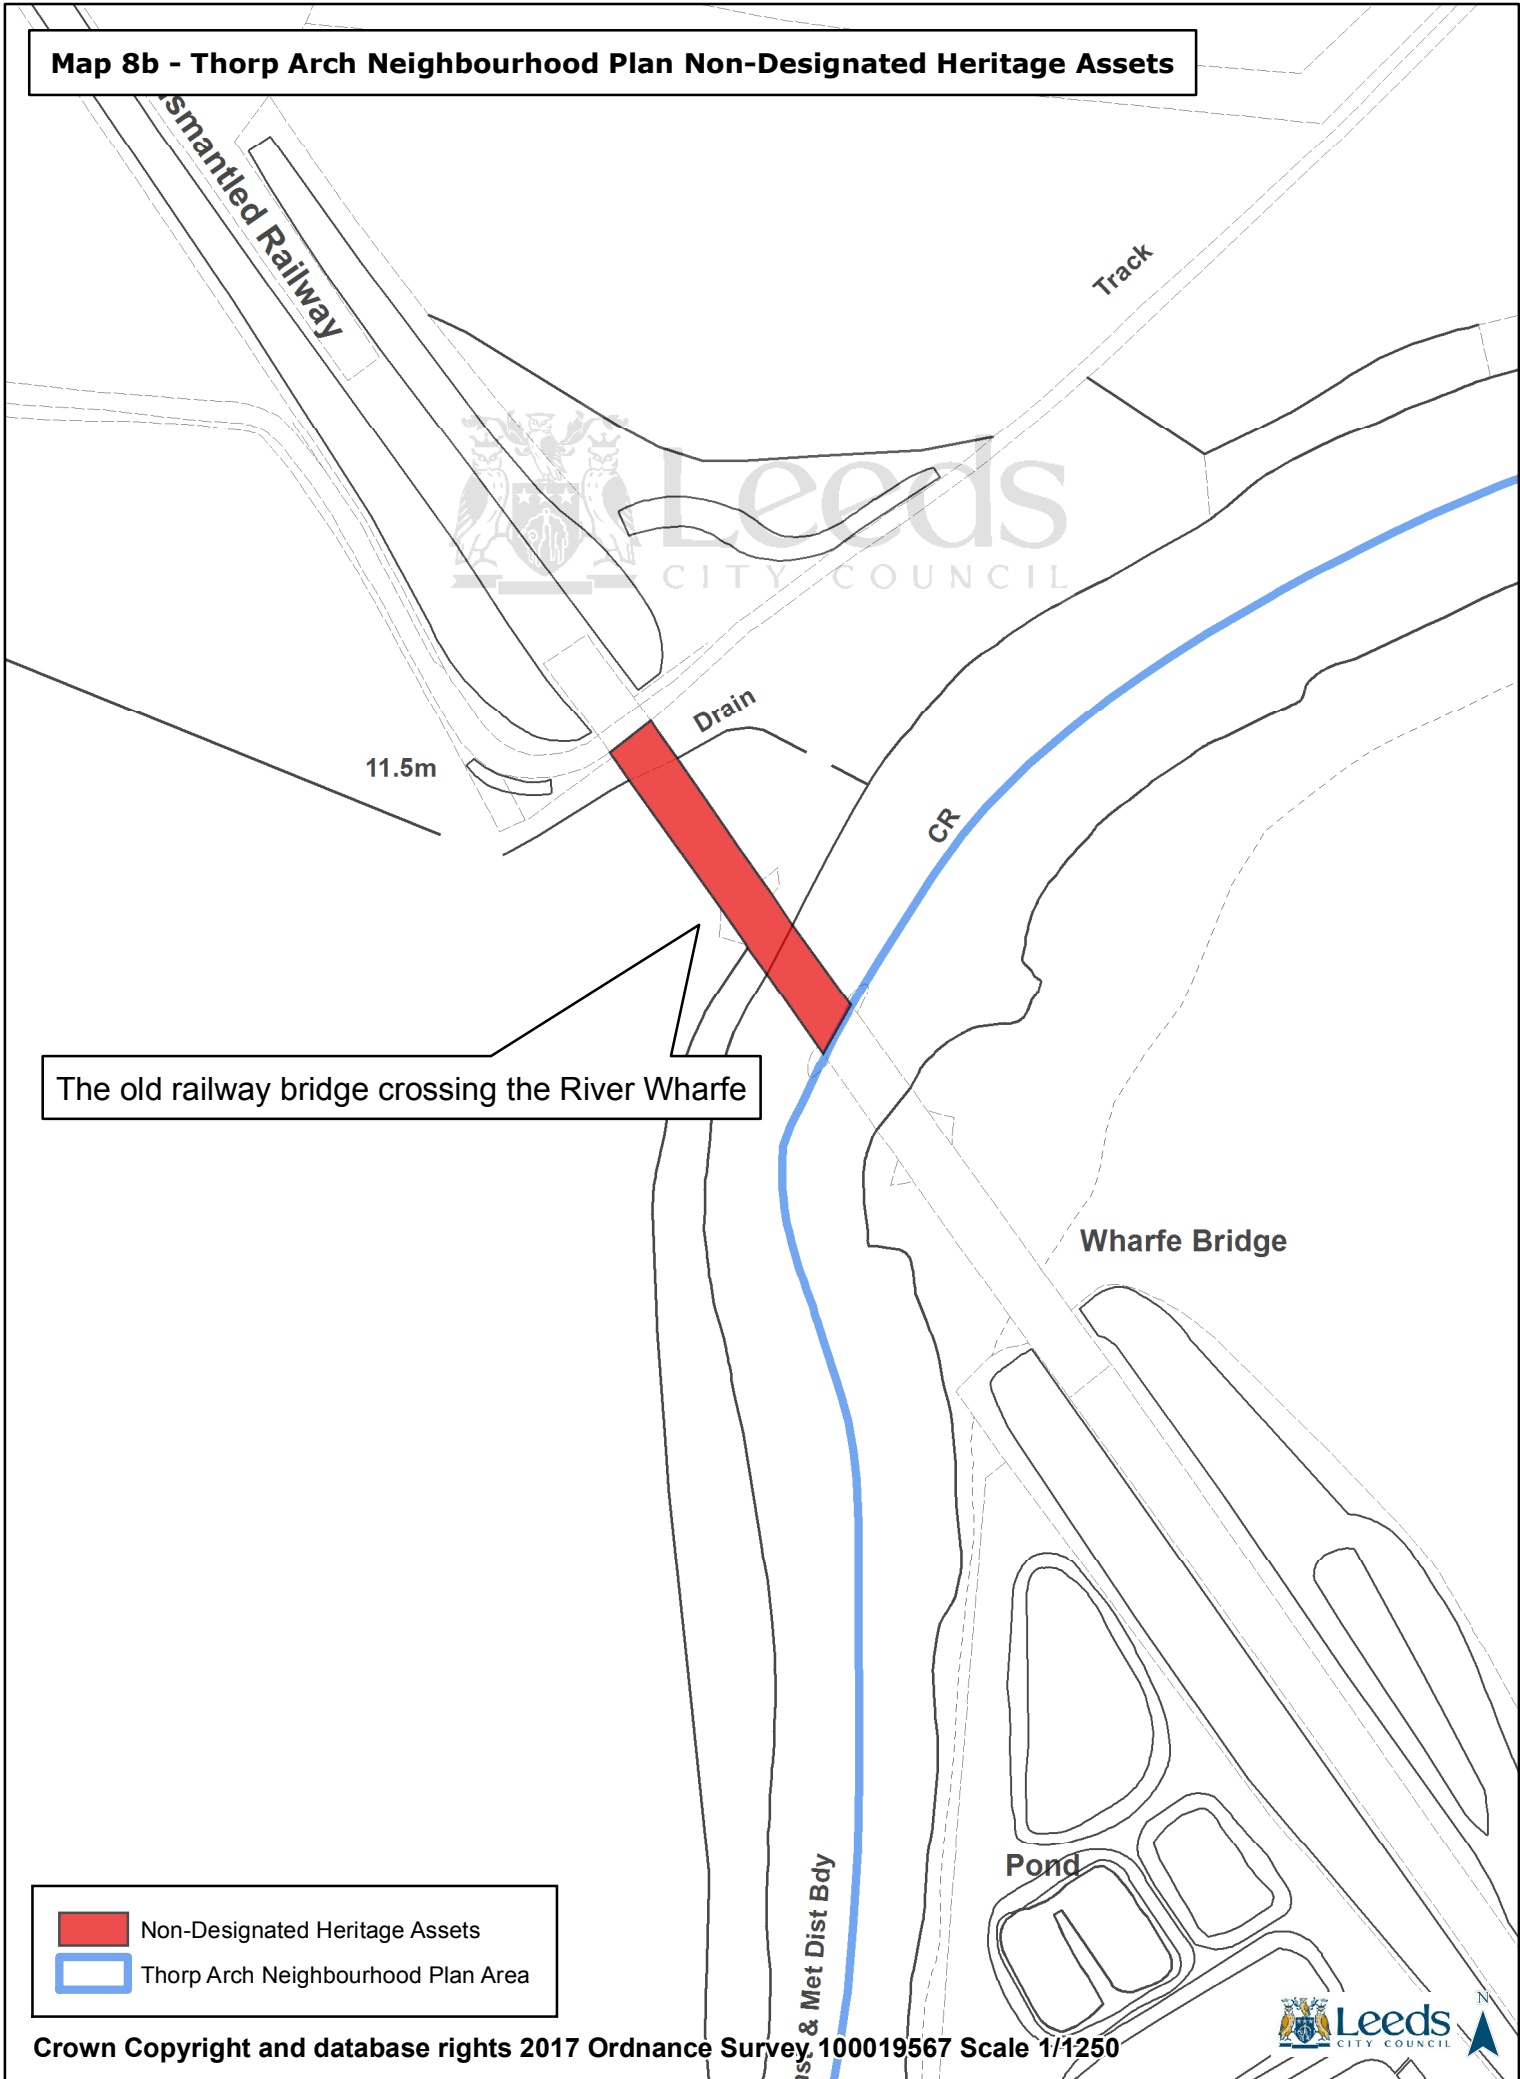

**Map 8b - Thorp Arch Neighbourhood Plan Non-Designated Heritage Assets**

The old railway bridge crossing the River Wharfe

	Non-Designated Heritage Assets
	Thorp Arch Neighbourhood Plan Area

Crown Copyright and database rights 2017 Ordnance Survey 100019567 Scale 1/1250