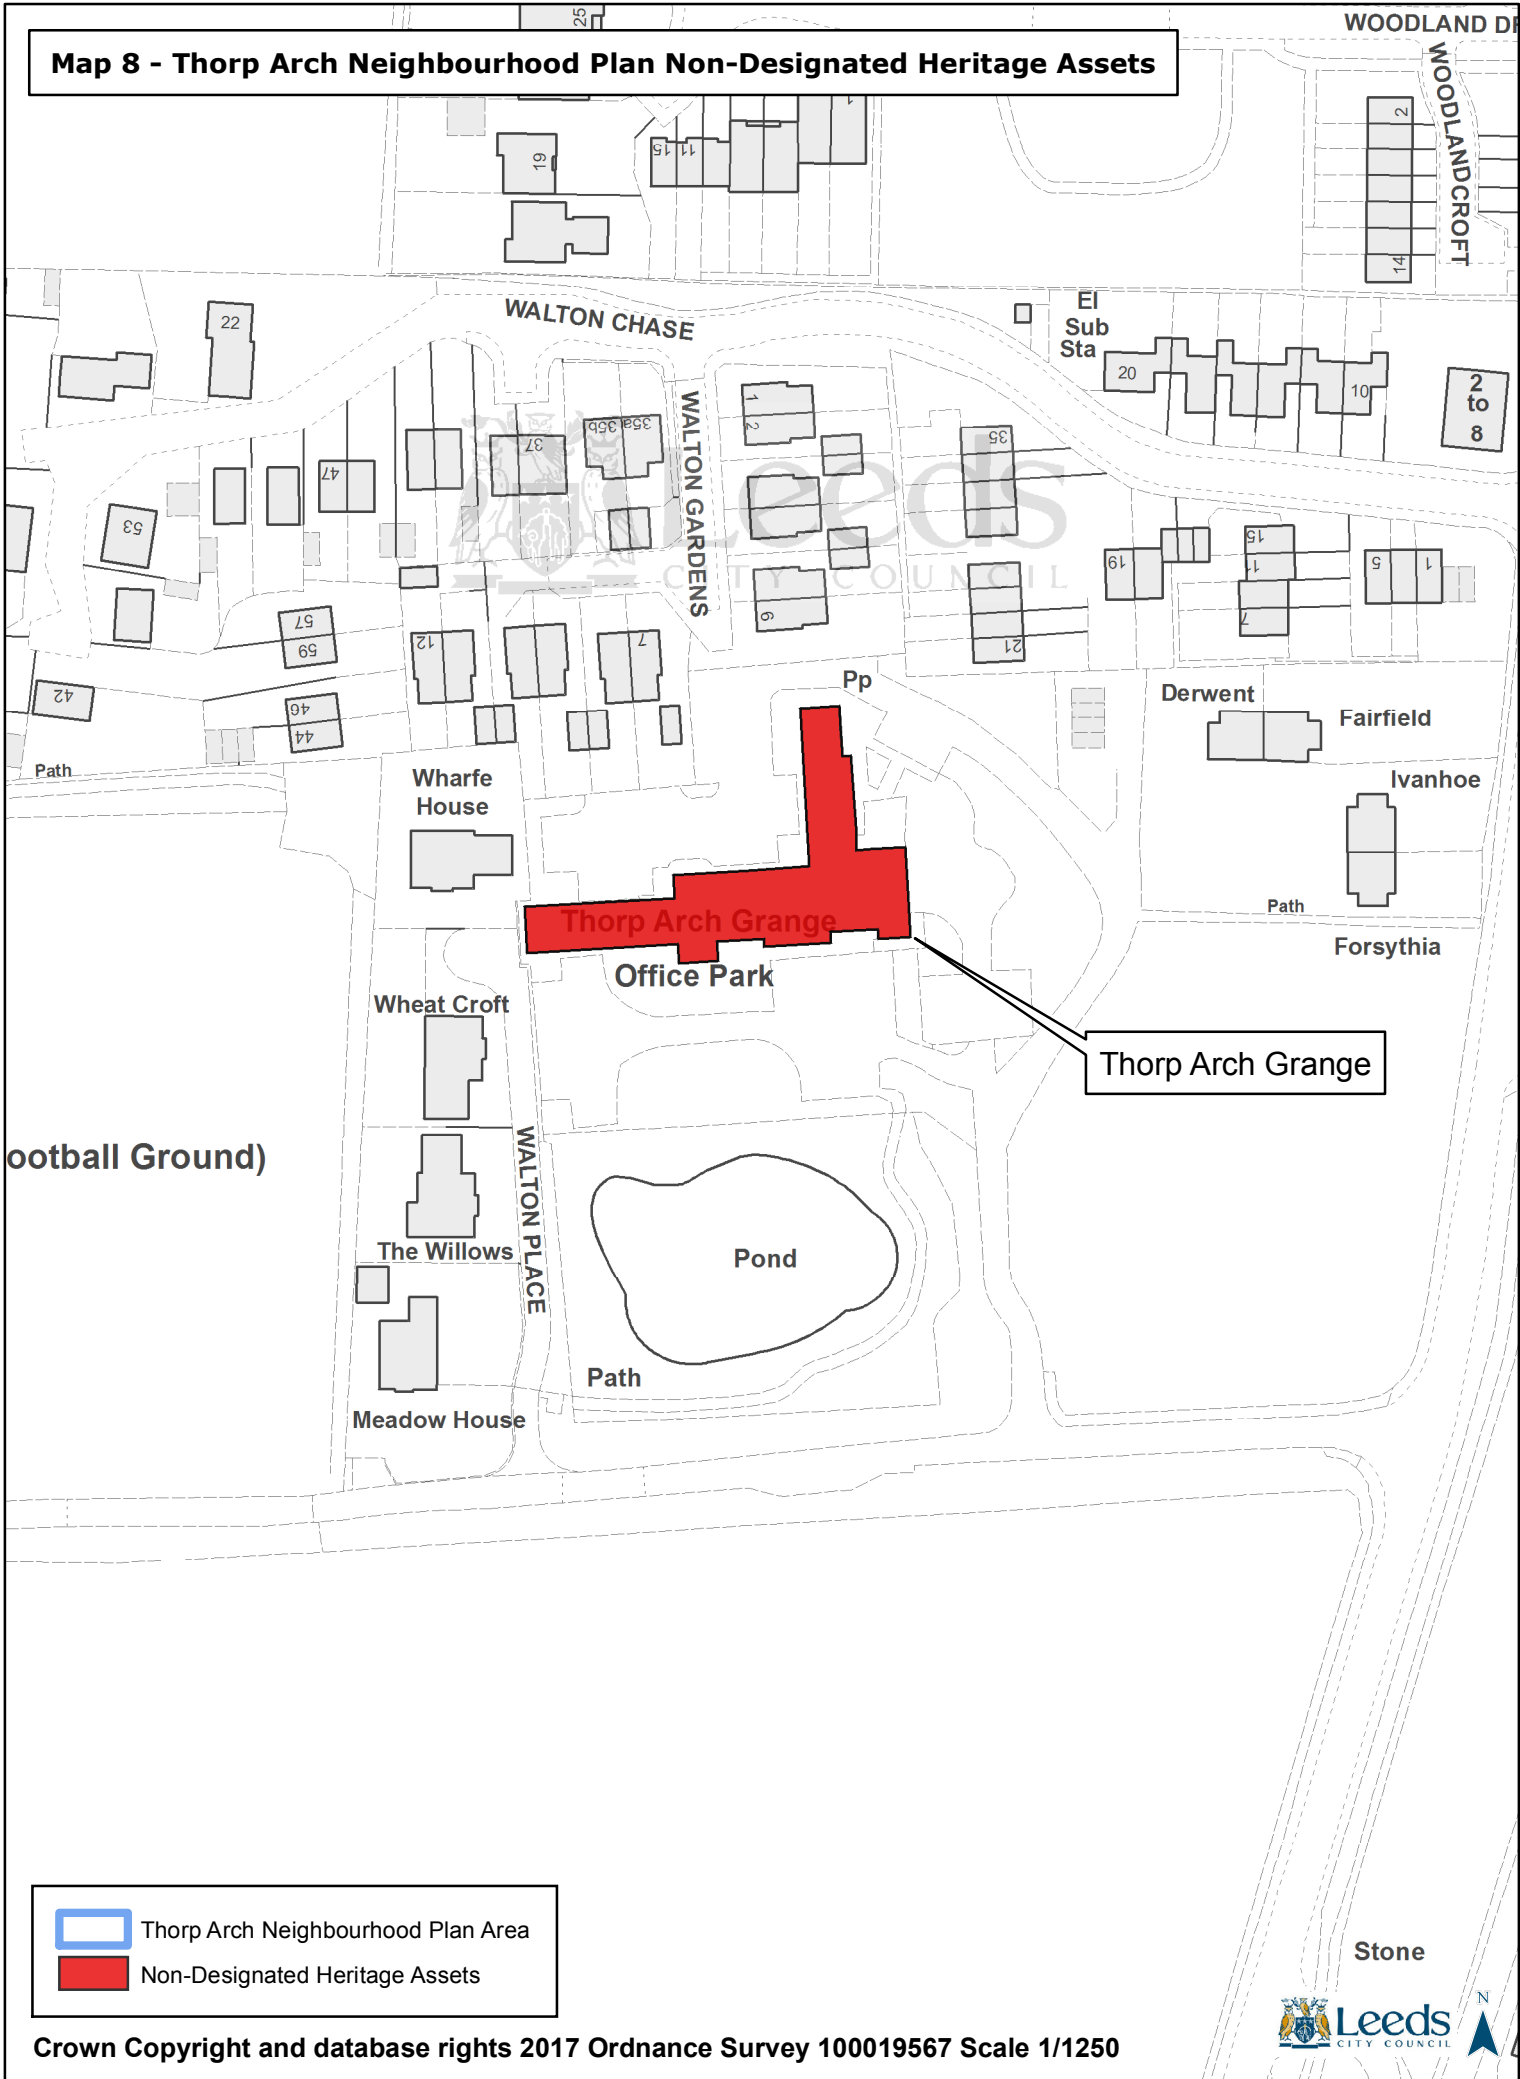

# Map 8 - Thorp Arch Neighbourhood Plan Non-Designated Heritage Assets

 Thorp Arch Neighbourhood Plan Area  
 Non-Designated Heritage Assets

Crown Copyright and database rights 2017 Ordnance Survey 100019567 Scale 1/1250